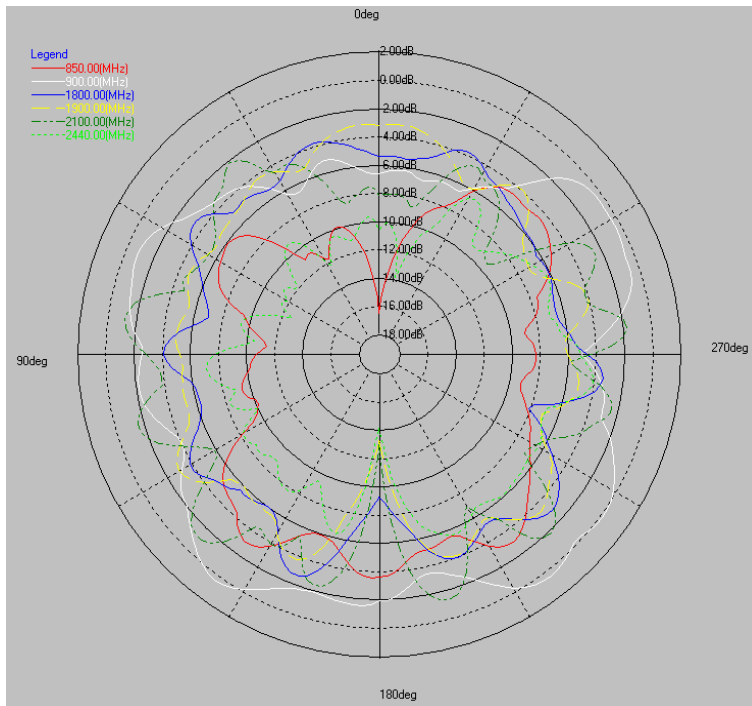

Gain vs. Frequency

UL Tested (Basingstoke, UK)
Part: ALPHA10/2.5M/SMAM/S/S/20

Ordering Details

Part Number	Description
ALPHA10/1M/SMAM/S/S/20	Adhesive WiFi Antenna, 1m Cable, SMA Male Connector
ALPHA10/1M/FMEF/S/S/20	Adhesive WiFi Antenna, 1m Cable, FME Female Connector
ALPHA10/2.5/SMAM/S/S/20	Adhesive WiFi Antenna, 2.5 Cable, SMA Male Connector
ALPHA10/2.5/FMEF/S/S/20	Adhesive WiFi Antenna, 2.5 Cable, FME Female Connector
ALPHA10/5M/SMAM/S/S/20	Adhesive WiFi Antenna, 5m Cable, SMA Male Connector
ALPHA10/5M/FMEF/S/S/20	Adhesive WiFi Antenna, 5m Cable, FME Female Connector