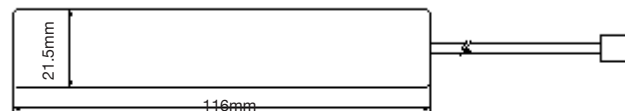

Additional Considerations

- Mounts discretely in installation, good for covert use
- Meets all EU compliance criteria for electronic goods
- Intended for internal to equipment use