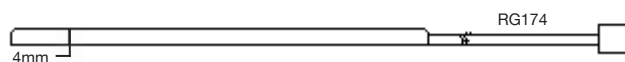

Additional Considerations

- Mounts discretely in installation, good for covert use
- Meets all EU compliance criteria for electronic goods
- Intended for internal to equipment use