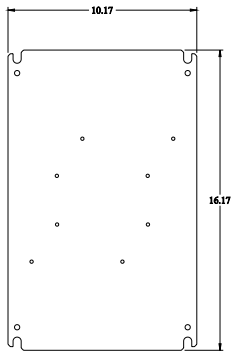

PART No. CN4SB203

for more information visit
www.hammfg.com

Data subject to change without notice

Isometric drawing Not to Scale

TOP VIEW

ISOMETRIC VIEW

INNER PANEL

BACK VIEW

LEFT SIDE VIEW

FRONT VIEW - COVER REMOVED

RIGHT SIDE VIEW

BOTTOM VIEW