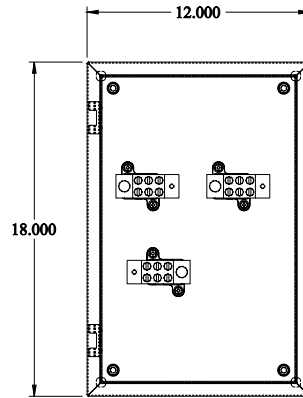

PART No. CN4SB203

for more information visit
www.hammfg.com

Data subject to change without notice

Isometric drawing Not to Scale

TOP VIEW

ISOMETRIC VIEW

INNER PANEL

BACK VIEW

LEFT SIDE VIEW

FRONT VIEW - COVER REMOVED

RIGHT SIDE VIEW

BOTTOM VIEW