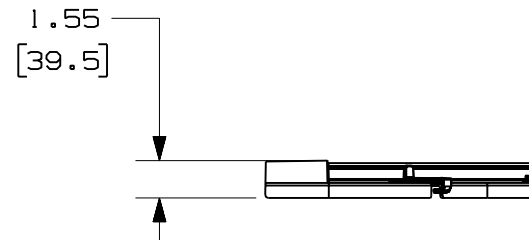

THIS COPY IS PROVIDED ON A RESTRICTED BASIS AND IS NOT TO BE USED IN ANY WAY DETRIMENTAL TO THE INTERESTS OF PANDUIT CORP.

PANDUIT PART NUMBER	WEIGHT
FRRF2412CV	1.79 LB/EACH (812g/EACH)

NOTES:

- SEE CURRENT CATALOG FOR ADDITIONAL PART SUFFIXES TO INDICATE COLOR AND/OR PACKAGE QUANTITY.
- DIMENSIONS IN PARENTHESES ARE IN METRIC.

ENG. REF.: D39701EF_DC/00 FRRF2412CV.prt

CAD FILENAME/LAYERS FRRF2412CV.pdf

PANDUIT CORP TINLEY PARK, ILLINOIS
FIBERRUNNER 24 - 12 REDUCER COVER (FRRF2412CV)
 CUSTOMER DRAWING

UNLESS OTHERWISE SPECIFIED,
 DIMENSIONAL TOLERANCES ARE:
 (.X) ± (.XXX) ±
 (.XX) ± .03 (.8) ANGLES ±

UNLESS OTHERWISE SPECIFIED,
 ALL DIMENSIONS ARE GIVEN IN
 INCHES, THIRD ANGLE PROJECTION.

DRAWN BY MSO	MAT'L: ABS	SCALE NONE
DATE 7-22-09		DRAWING NO. 39701-74
CHK'D SL		DWG A SIZE

REV	DATE	BY	CHK	DESCRIPTION	ECN	R	CUST	SUP	GMBH
R	7-22-09	MSO	SL	RELEASED TO PRODUCTION	39701-74	RN	RN		