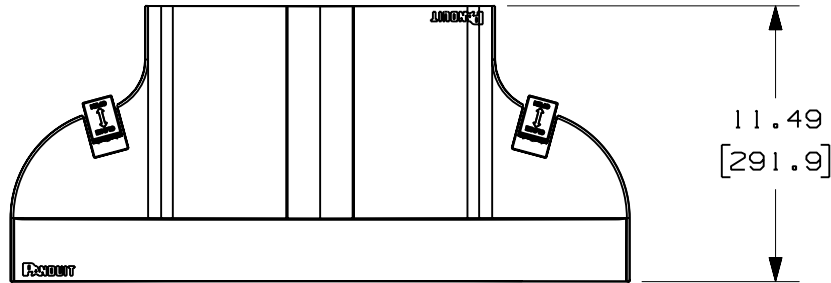

THIS COPY IS PROVIDED ON A RESTRICTED BASIS AND IS NOT TO BE USED IN ANY WAY DETRIMENTAL TO THE INTERESTS OF PANDUIT CORP.

PANDUIT PART NUMBER	WEIGHT
FRRF2412CV	1.79 LB/EACH (812g/EACH)

NOTES:

- SEE CURRENT CATALOG FOR ADDITIONAL PART SUFFIXES TO INDICATE COLOR AND/OR PACKAGE QUANTITY.
- DIMENSIONS IN PARENTHESES ARE IN METRIC.

ENG. REF.: D39701EF_DC/00 FRRF2412CV.prt

CAD FILENAME/LAYERS FRRF2412CV.pdf

PANDUIT CORP TINLEY PARK, ILLINOIS
FIBERRUNNER 24 - 12 REDUCER COVER (FRRF2412CV)
 CUSTOMER DRAWING

UNLESS OTHERWISE SPECIFIED,
 DIMENSIONAL TOLERANCES ARE:
 (.X) ± (.XXX) ±
 (.XX) ± .03 (.8) ANGLES ±

UNLESS OTHERWISE SPECIFIED,
 ALL DIMENSIONS ARE GIVEN IN
 INCHES, THIRD ANGLE PROJECTION.

DRAWN BY MSO	MAT'L: ABS	SCALE NONE
DATE 7-22-09		DRAWING NO. 39701-74
CHK'D SL		DWG A SIZE

REV	DATE	BY	CHK	DESCRIPTION	ECN	R	CUST	SUP	GMBH
R	7-22-09	MSO	SL	RELEASED TO PRODUCTION	39701-74	RN	RN		