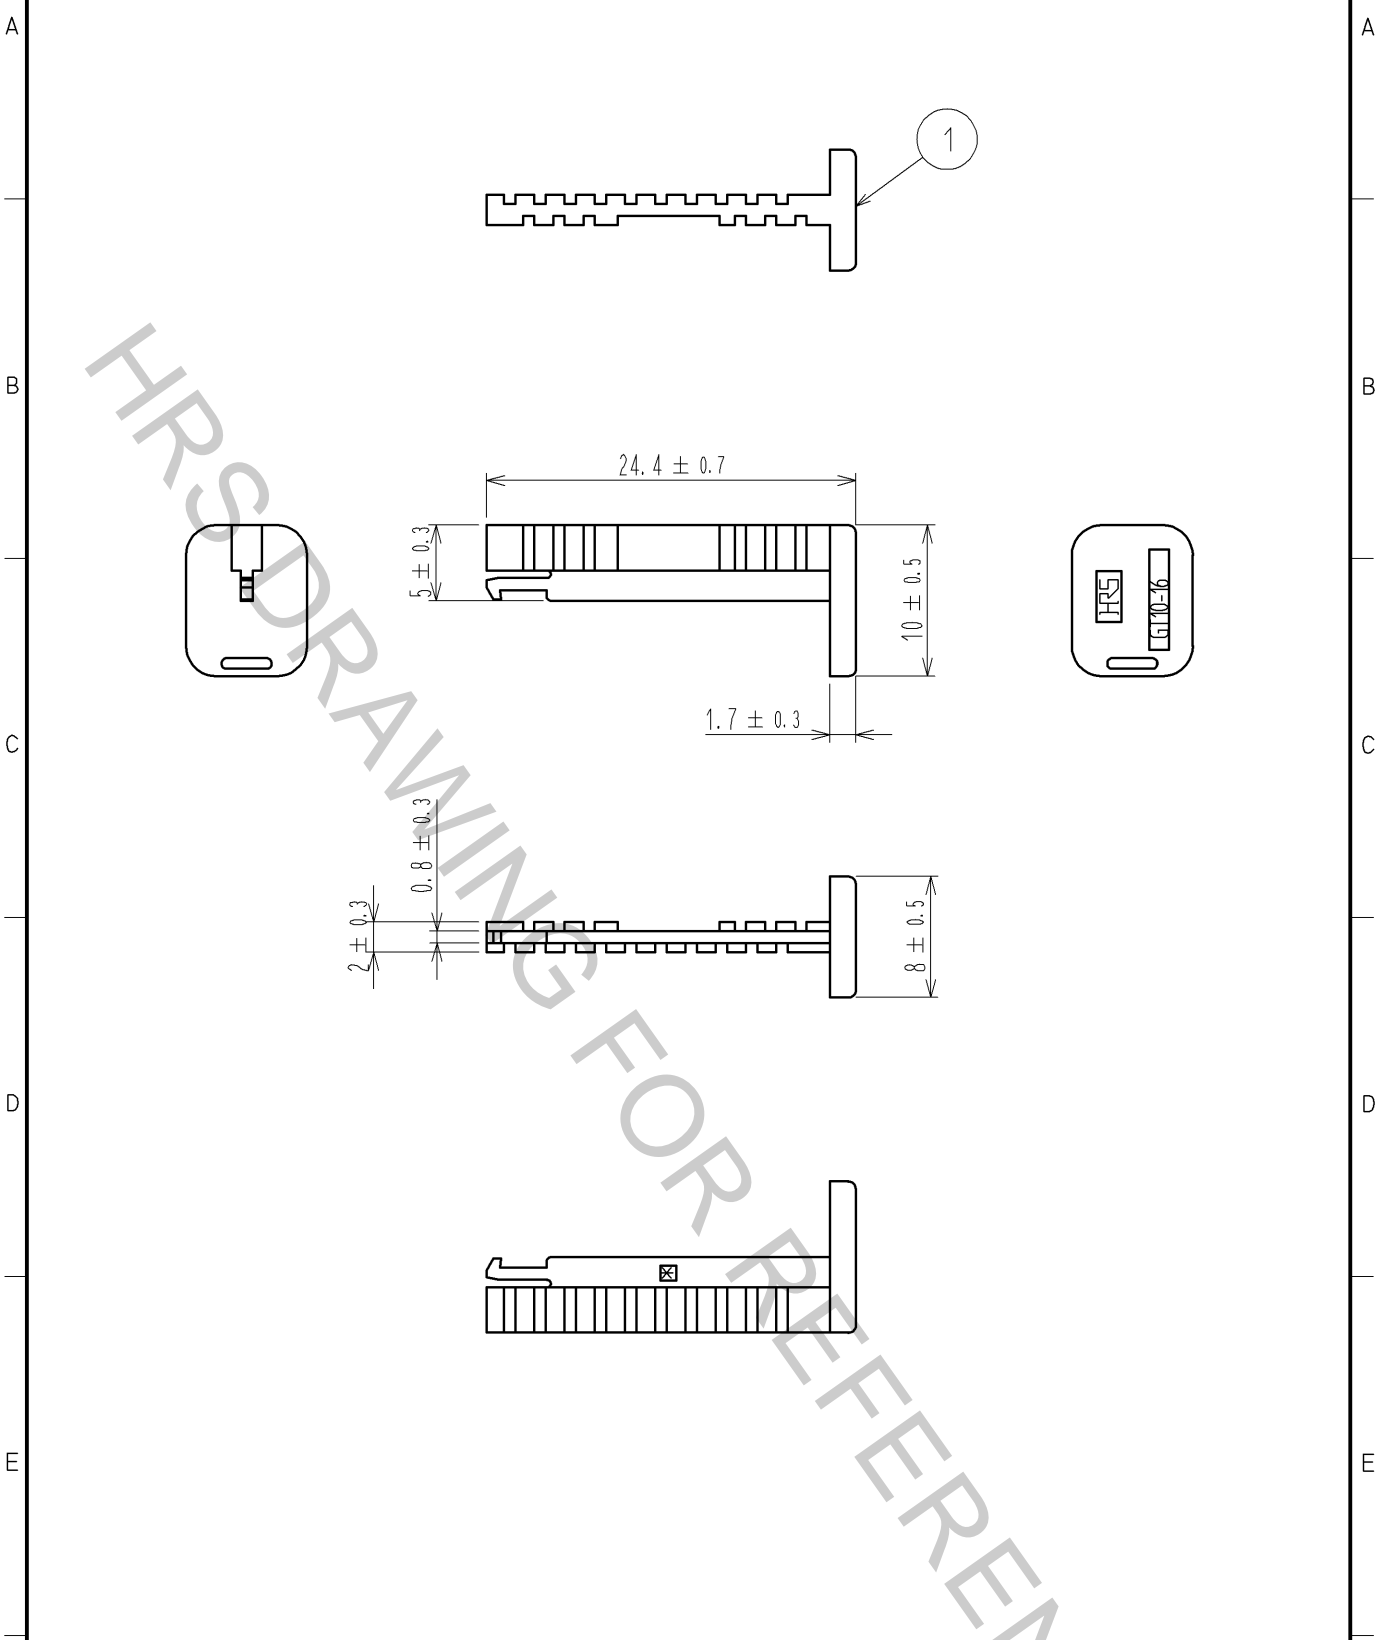

ELV·RoHS COMPLIANT

		1		PBT	DARK GRAY	
NO.	MATERIAL	FINISH . REMARKS		NO.	MATERIAL	FINISH . REMARKS
UNITS mm		SCALE 2 : 1		DESCRIPTION OF REVISIONS		DESIGNED
HIROSE ELECTRIC CO., LTD.		APPROVED : AR. SHIRAI	08. 03. 27	DRAWING NO.		EDC4-165313-00
		CHECKED : AR. SHIRAI	08. 03. 27	PART NO.		GT10-16DP-R
		DESIGNED : YN. KADOTA	08. 03. 27	CODE NO.		CL760-0005-5-00
		DRAWN : YN. KADOTA	08. 03. 27			